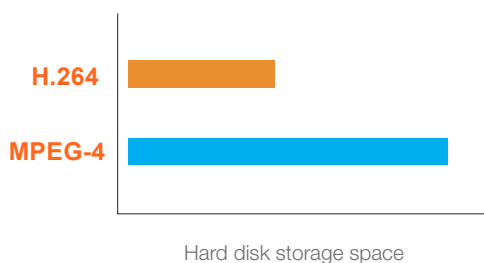

HIGH RESOLUTION

32 Channel Hybrid DVR 1080P Resolution, 2MP HD monitor picture quality.

H.264 COMPRESSION

Using H.264 compression scheme of MPEG-4 than the average savings rate of 50%, more delicate quality clear.